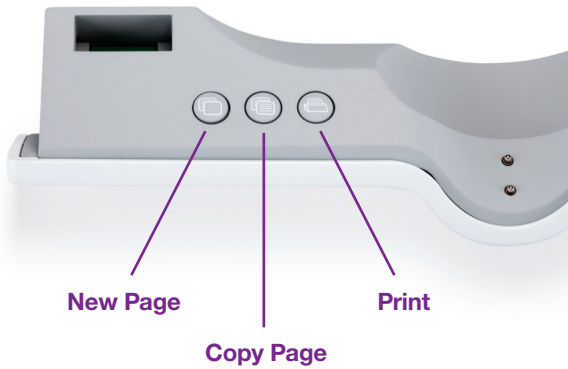

The MimioCapture™ ink recording system works seamlessly with the MimioTeach™ interactive system to capture dry erase whiteboard notes in real time.

Expo® dry erase markers insert directly into MimioCapture styli.

The ergonomically designed markers and erasers recharge quickly on the charging tray.

Status Lights

Off: The MimioCapture pen or eraser is not receiving power. The battery needs to be recharged.

Solid Amber: The MimioCapture pen or eraser has a low battery. The battery should be recharged.

Solid Green: The MimioCapture pen or eraser is in the tray and charging.