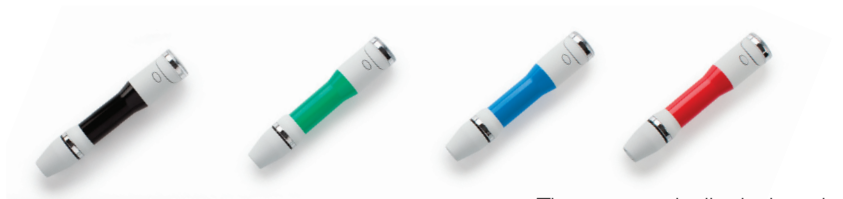

The MimioCapture™ ink recording system works seamlessly with the MimioTeach™ interactive system to capture dry erase whiteboard notes in real time.

Expo® dry erase markers insert directly into MimioCapture styli.

The ergonomically designed markers and erasers recharge quickly on the charging tray.

Status Lights

Off: The MimioCapture pen or eraser is not receiving power. The battery needs to be recharged.

Solid Amber: The MimioCapture pen or eraser has a low battery. The battery should be recharged.

Solid Green: The MimioCapture pen or eraser is in the tray and charging.