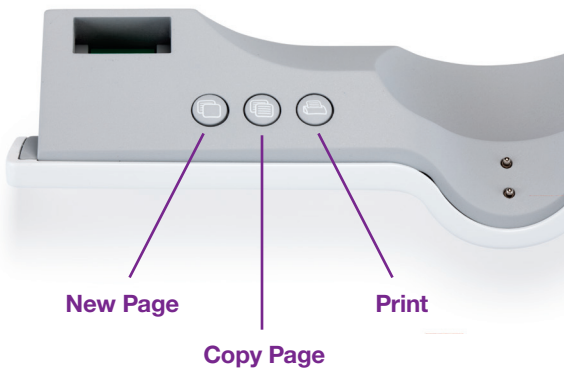

The MimioCapture™ ink recorder works seamlessly with the MimioTeach™ interactive whiteboard to capture dry erase whiteboard notes in real time.

Expo® dry erase markers insert directly into MimioCapture styli.

The ergonomically designed markers and erasers recharge quickly on the charging tray.

**Status Light**

**Off:** The MimioCapture pen or eraser is not receiving power. The battery needs to be recharged.

**Solid Amber:** The MimioCapture pen or eraser has a low battery. The battery should be recharged.

**Solid Green:** The MimioCapture pen or eraser is in the tray and charging.