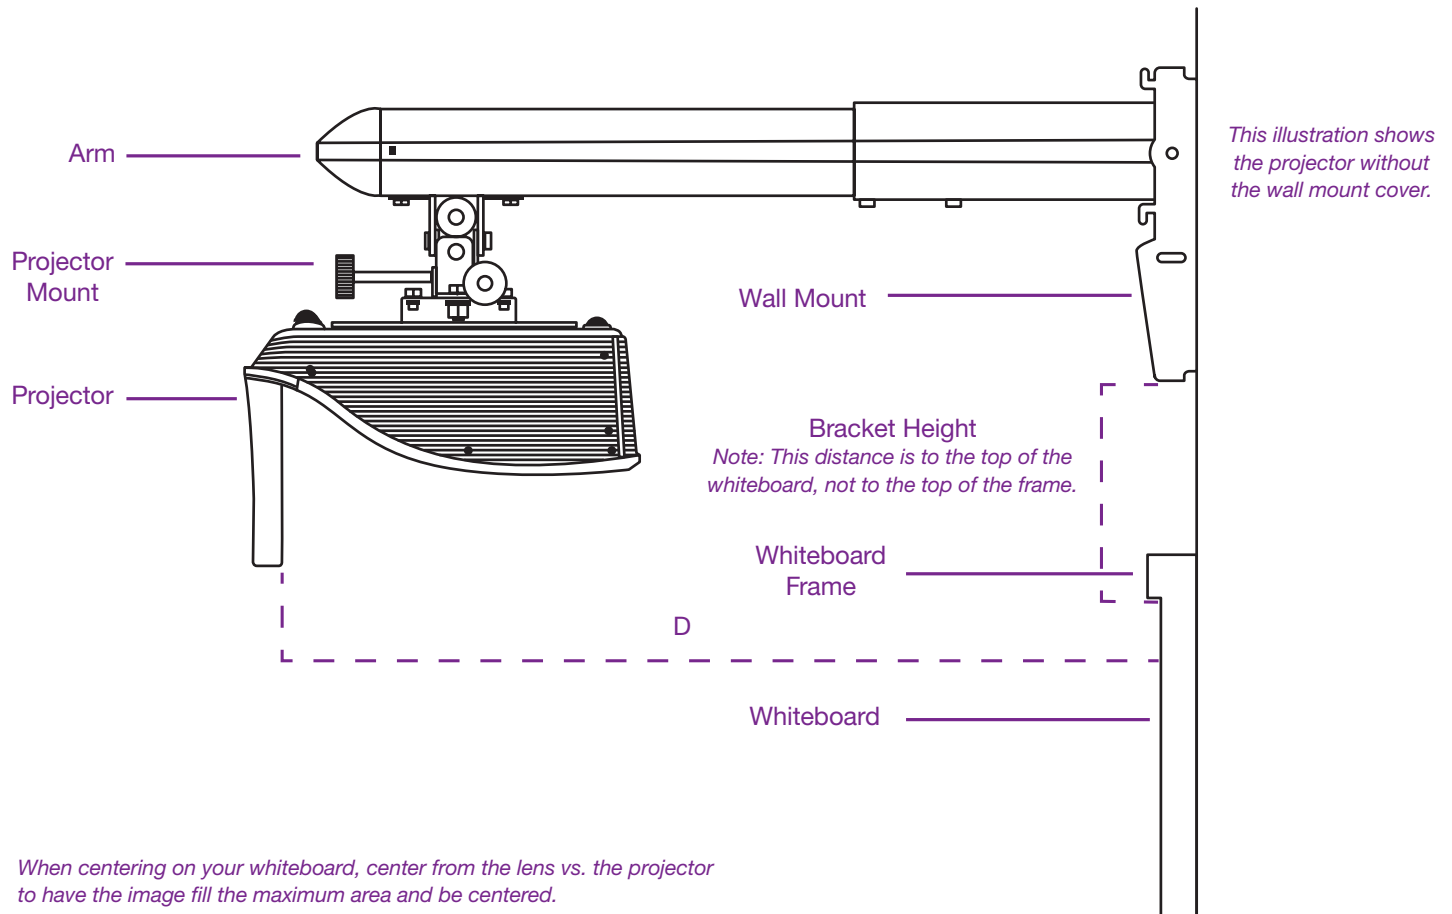

## MimioProjector Distance Calculator

MOUNTING DIMENSIONS		
DIAGONAL WXGA	DISTANCE (D)	BRACKET HEIGHT
1778 mm (70 in.)	517 mm (20.35 in.)	252 mm (9.92 in.)
1803 mm (71 in.)	524 mm (20.63 in.)	256 mm (10.08 in.)
1829 mm (72 in.)	532 mm (20.94 in.)	259 mm (10.20 in.)
1854 mm (73 in.)	540 mm (21.26 in.)	262 mm (10.31 in.)
1880 mm (74 in.)	548 mm (21.57 in.)	266 mm (10.47 in.)
1905 mm (75 in.)	556 mm (21.89 in.)	269 mm (10.59 in.)
1930 mm (76 in.)	564 mm (22.20 in.)	272 mm (10.71 in.)
1956 mm (77 in.)	572 mm (22.52 in.)	276 mm (10.87 in.)
1981 mm (78 in.)	580 mm (22.83 in.)	279 mm (10.98 in.)
2007 mm (79 in.)	588 mm (23.15 in.)	282 mm (11.10 in.)
2037 mm (80.2 in.)	597 mm (23.50 in.)	286 mm (11.26 in.)
2057 mm (81 in.)	604 mm (23.78 in.)	288 mm (11.34 in.)
2083 mm (82 in.)	612 mm (24.09 in.)	292 mm (11.50 in.)
2108 mm (83 in.)	621 mm (24.45 in.)	295 mm (11.61 in.)
2134 mm (84 in.)	629 mm (24.76 in.)	298 mm (11.73 in.)

### SPECIFICATIONS

Material	Steel / Aluminum Alloy / Plastic
Weight	2.9 kg (6.39 lb)
Dimensions (W x H x D)	110 mm x 215 mm x 637.5 mm (4.33 in. x 8.47 in. x 25.10 in.)
Max. Distance to Wall	535 mm (21.063 in.)
Weight Capacity	15 kg (33.07 lb)
Screw Type	M4
Wall Mount Tilt	Up to +/- 5°
Projector Tilt Angle	+/- 10°
Swivel	+/- 10°
Horizontal	+/- 20 mm (.79 in.)
Horizontal Angle	+/- 10°