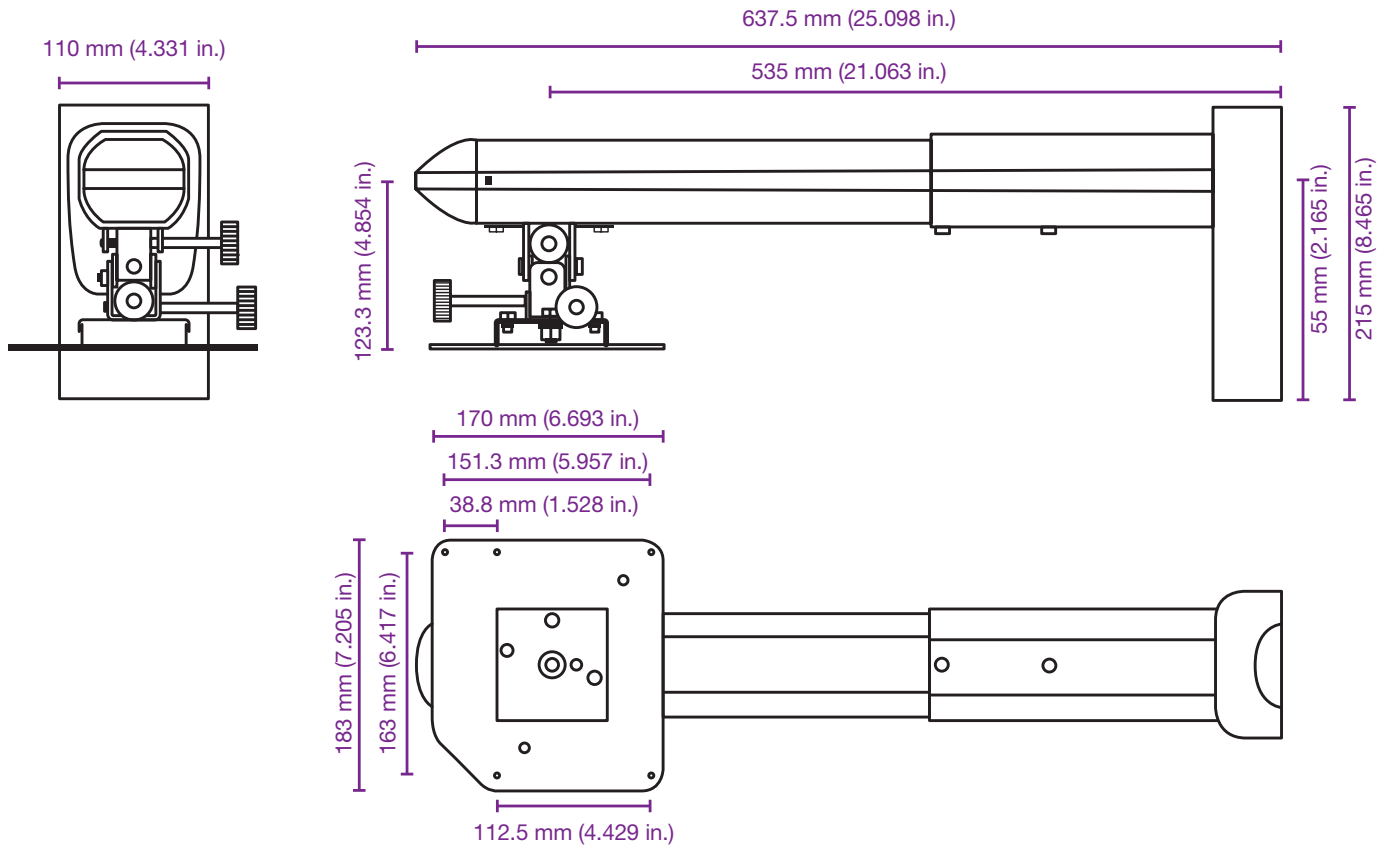

## MimioProjector Distance Calculator

MOUNTING DIMENSIONS		
DIAGONAL WXGA	DISTANCE (D)	BRACKET HEIGHT
1778 mm (70 in.)	517 mm (20.35 in.)	252 mm (9.92 in.)
1803 mm (71 in.)	524 mm (20.63 in.)	256 mm (10.08 in.)
1829 mm (72 in.)	532 mm (20.94 in.)	259 mm (10.20 in.)
1854 mm (73 in.)	540 mm (21.26 in.)	262 mm (10.31 in.)
1880 mm (74 in.)	548 mm (21.57 in.)	266 mm (10.47 in.)
1905 mm (75 in.)	556 mm (21.89 in.)	269 mm (10.59 in.)
1930 mm (76 in.)	564 mm (22.20 in.)	272 mm (10.71 in.)
1956 mm (77 in.)	572 mm (22.52 in.)	276 mm (10.87 in.)
1981 mm (78 in.)	580 mm (22.83 in.)	279 mm (10.98 in.)
2007 mm (79 in.)	588 mm (23.15 in.)	282 mm (11.10 in.)
2037 mm (80.2 in.)	597 mm (23.50 in.)	286 mm (11.26 in.)
2057 mm (81 in.)	604 mm (23.78 in.)	288 mm (11.34 in.)
2083 mm (82 in.)	612 mm (24.09 in.)	292 mm (11.50 in.)
2108 mm (83 in.)	621 mm (24.45 in.)	295 mm (11.61 in.)
2134 mm (84 in.)	629 mm (24.76 in.)	298 mm (11.73 in.)

### SPECIFICATIONS

Material	Steel / Aluminum Alloy / Plastic
Weight	2.9 kg (6.39 lb)
Dimensions (W x H x D)	110 mm x 215 mm x 637.5 mm (4.33 in. x 8.47 in. x 25.10 in.)
Max. Distance to Wall	535 mm (21.063 in.)
Weight Capacity	15 kg (33.07 lb)
Screw Type	M4
Wall Mount Tilt	Up to +/- 5°
Projector Tilt Angle	+/- 10°
Swivel	+/- 10°
Horizontal	+/- 20 mm (.79 in.)
Horizontal Angle	+/- 10°